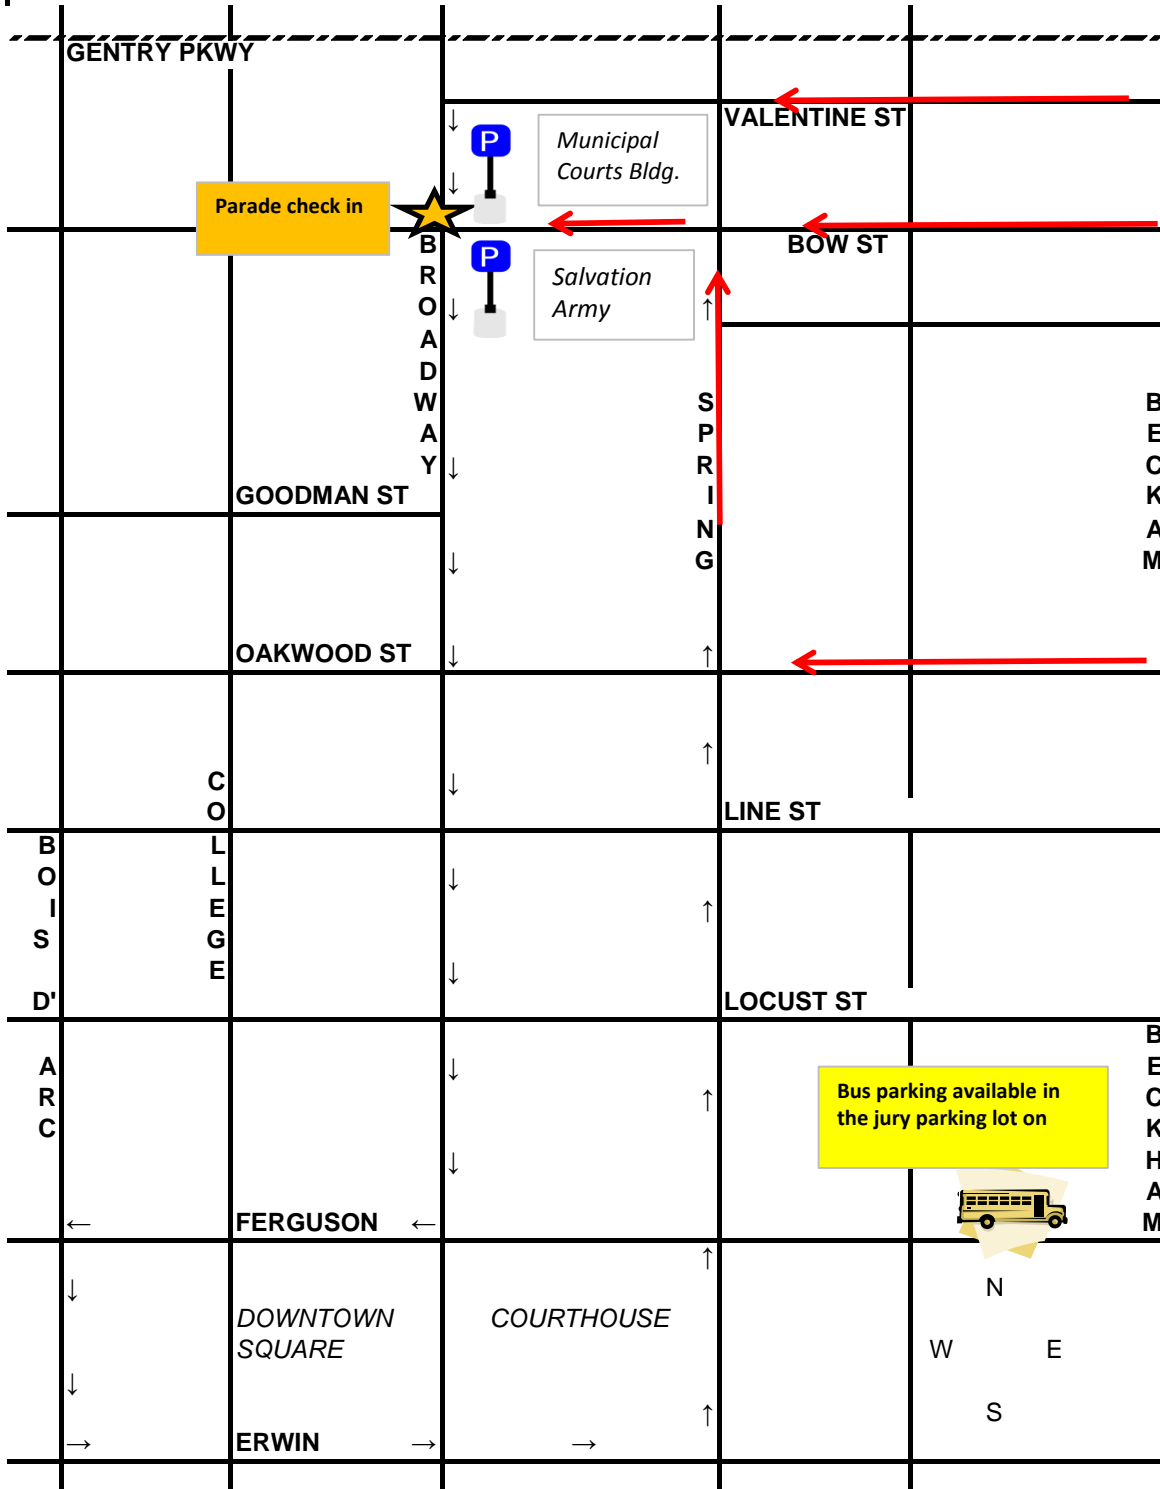

# Parade Route 2015

Please enter Downtown to Stage for Parade from Beckam St. Turn Left on Line St., Oakwood St., or Valentine St. Broadway blocked to traffic starting at 4:30 p.m. between Line St and Bow St. All Large Buses may still travel North on Spring St. from downtown. See attached lineup. Limited parking available at the Municipal Courts Building and Salvation Army.